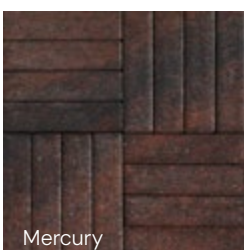

COLORMIX

Moon

Silver

Saturn

Bronze

Mercury

Matmenys

Urban 6 Modern