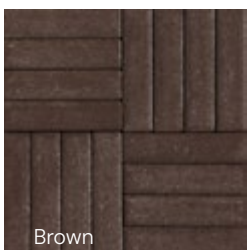

COLOUR

ABRASIVE

SIGNATURE

COLORMIX

Matmenys

Urban 6 Modern

240 x 60 x 60 mm