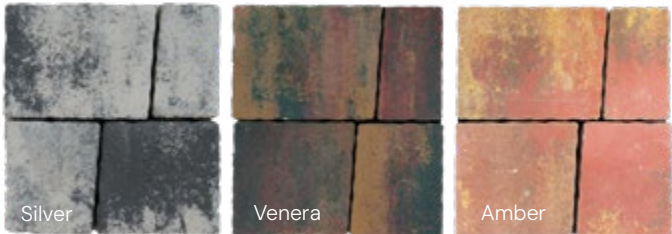

COLOUR

ABRASIVE

COLORMIX

SIGNATURE

Matmenys

Mosaic Mitava 6
Comfort

215/205 x 159 x 60 mm
175/165 x 159 x 60 mm
135/125 x 159 x 60 mm
95/85 x 159 x 60 mm

Mosaic Mitava 8
Comfort

215/205 x 159 x 80 mm
175/165 x 159 x 80 mm
135/125 x 159 x 80 mm
95/85 x 159 x 80 mm