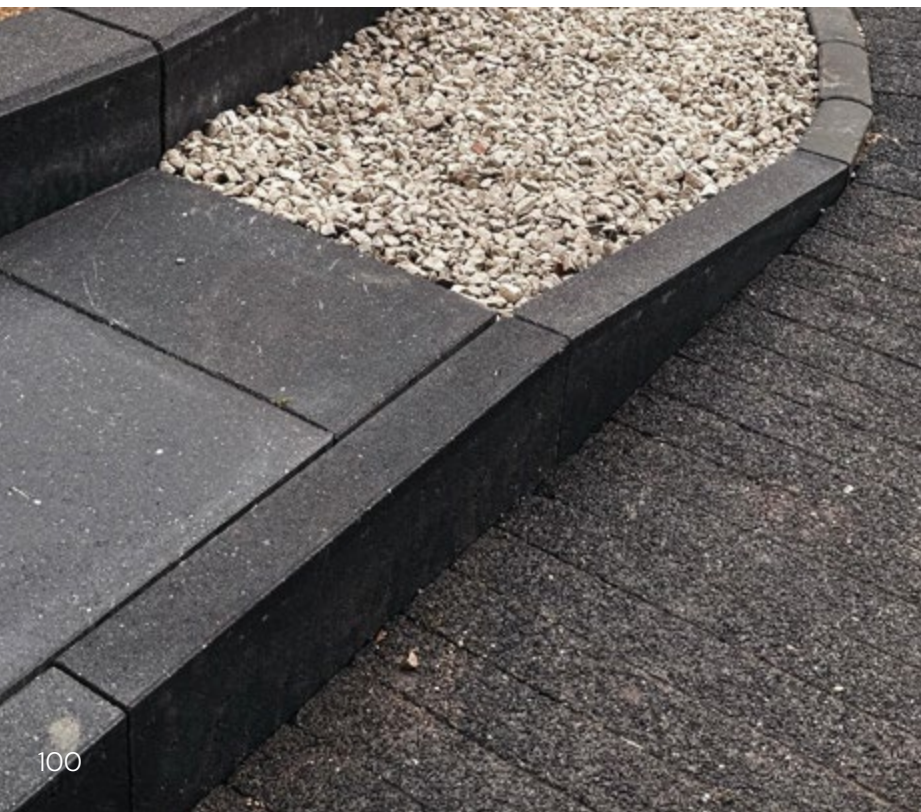

Kerbstone 5

COLOUR

Grey

White

Black

1000 x 200 x 50 mm

Kerbstone 6 Quadro

COLOUR