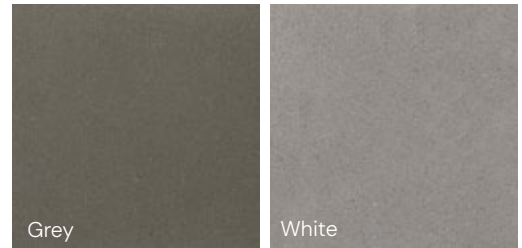

Kerbstone 5

COLOUR

Grey

White

Black

1000 x 200 x 50 mm

Kerbstone 6 Quadro

COLOUR