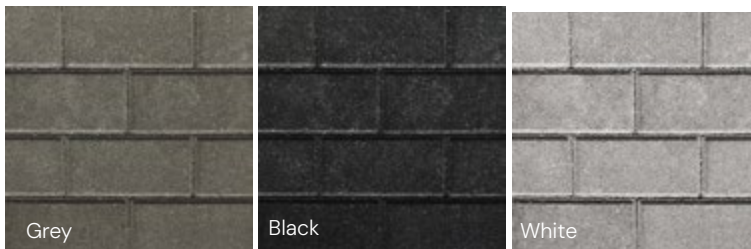

COLOUR

Grey

Black

White

ABRASIVE