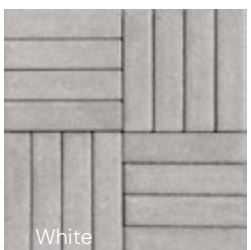

COLOUR

ABRASIVE

SIGNATURE

COLORMIX

Matmenys

Urban 6 Modern

240 x 60 x 60 mm