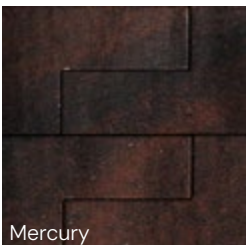

ABRASIVE

Grey

Black

COLORMIX

Mercury

Venera

Bronze

Matmenys