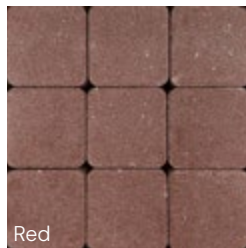

PARK KOLEKCIJA

Nostal 6S Classic

COLOUR

ABRASIVE

Matmenys

Nostal 6S Classic

120 x 120 x 60 mm