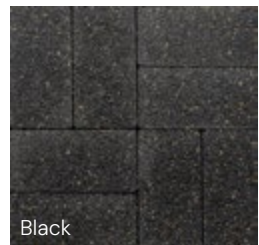

CLASSIC KOLEKCIJA

Prizma 8 Comfort

COLOUR

ABRASIVE

Grey

Grey

Black

Black

White

White

Red

Red

Brown

Brown

Matmenys

Prizma 8 Comfort

200 x 100 x 80 mm