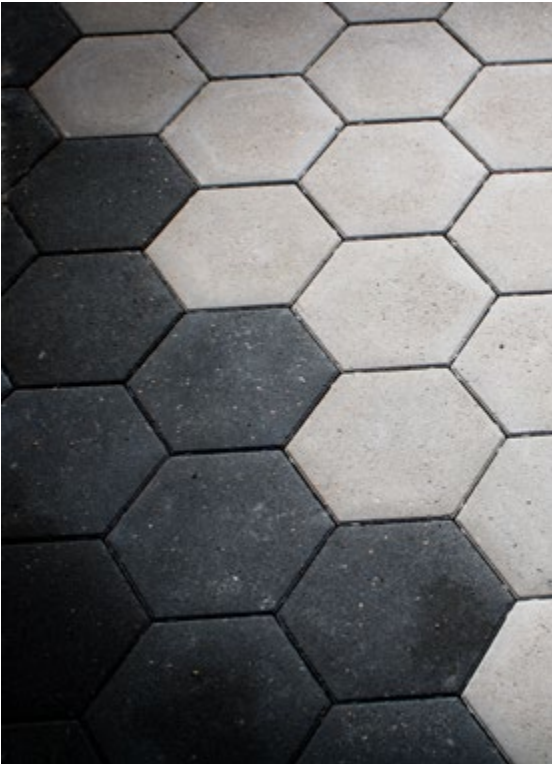

URBAN KOLEKCIJA

Victorian 6