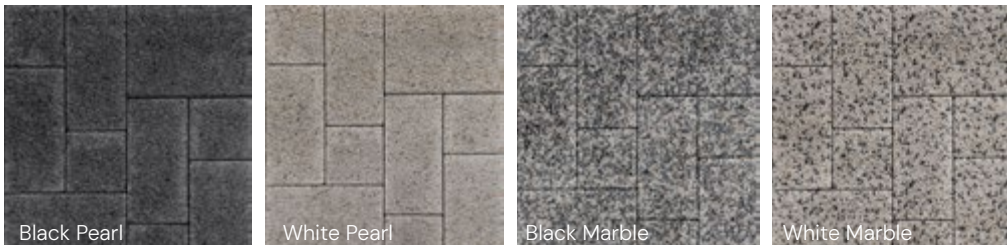

COLOUR

ABRASIVE

COLORMIX

SIGNATURE

Matmenys

Scandinavian Mosaic 6
Modern

280 x 210 x 60 mm
140 x 140 x 60 mm
280 x 140 x 60 mm