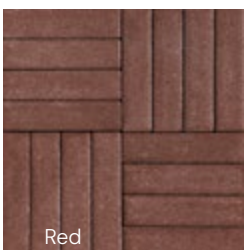

COLOUR

ABRASIVE

SIGNATURE

COLORMIX

Matmenys

Urban 6 Modern

240 x 60 x 60 mm