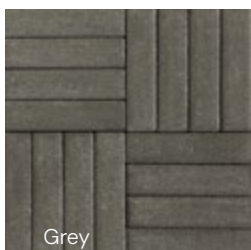

Black

Matmenys

Barons 240 Comfort

240 x 60 x 80 mm

URBAN KOLEKCIJA

Urban 6

COLOUR

Grey