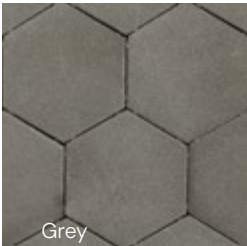

COLOUR

COLORMIX

Matmenys

Victorian 6 Modern

230 x 200 x 60 mm