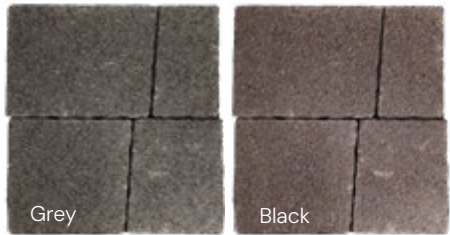

COLOUR

ABRASIVE

COLORMIX

SIGNATURE

Matmenys

Mosaic Mitava 6
Comfort

215/205 x 159 x 60 mm
175/165 x 159 x 60 mm
135/125 x 159 x 60 mm
95/85 x 159 x 60 mm

Mosaic Mitava 8
Comfort

215/205 x 159 x 80 mm
175/165 x 159 x 80 mm
135/125 x 159 x 80 mm
95/85 x 159 x 80 mm