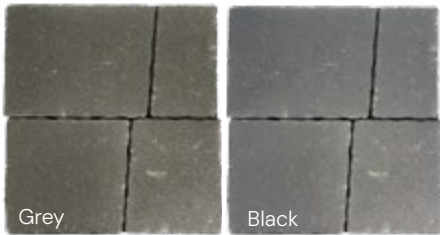

SIGNATURE

Matmenys

Scandinavian Mosaic 6
Modern

280 x 210 x 60 mm
140 x 140 x 60 mm
280 x 140 x 60 mm

PARK KOLEKCIJA

Mosaic Mitava

COLOUR

ABRASIVE