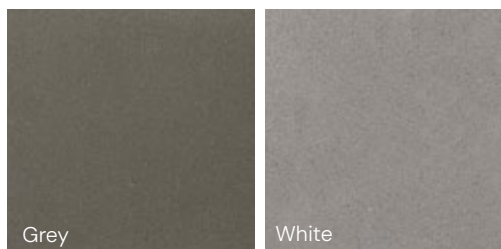

COLOUR

Grey

White